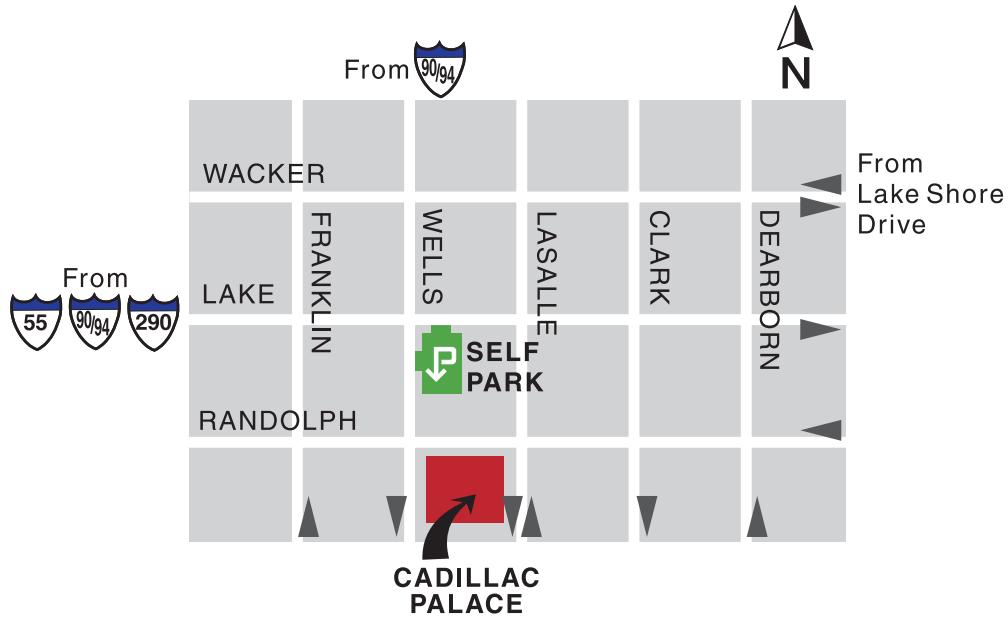

Cadillac Palace
THEATRE

Directions

From the Kennedy (I-90/94)

Exit Ohio Street east to Wells Street. Turn right onto Wells Street. Enter the Self Park (on the left) one-quarter block south of Lake Street.

From the Stevenson (I-55)

Turn off Wisconsin North. Take Wisconsin North to Lake Street. Turn right onto Lake Street. Enter the Self Park (on the right) one-quarter block east of Wells Street.

From the Dan Ryan (I-94)

Exit Lake Street. Turn right onto Lake Street. Enter the Self Park (on the right) one-quarter block east of Wells Street.

From Lake Shore Drive (Northbound & Southbound)

Exit Randolph Street west. Take Randolph Street to Michigan Avenue. Turn right onto Michigan Avenue to Wacker Drive, turn left onto Wacker Drive to Wells Street. Turn left onto Wells Street. Enter the Self Park (on the left) one-quarter block south of Lake Street.

From the Eisenhower (I-290)

Turn off Wisconsin West to Lake Street. Turn right onto Lake Street. Enter the Self Park (on the right) one-quarter block east of Wells Street.